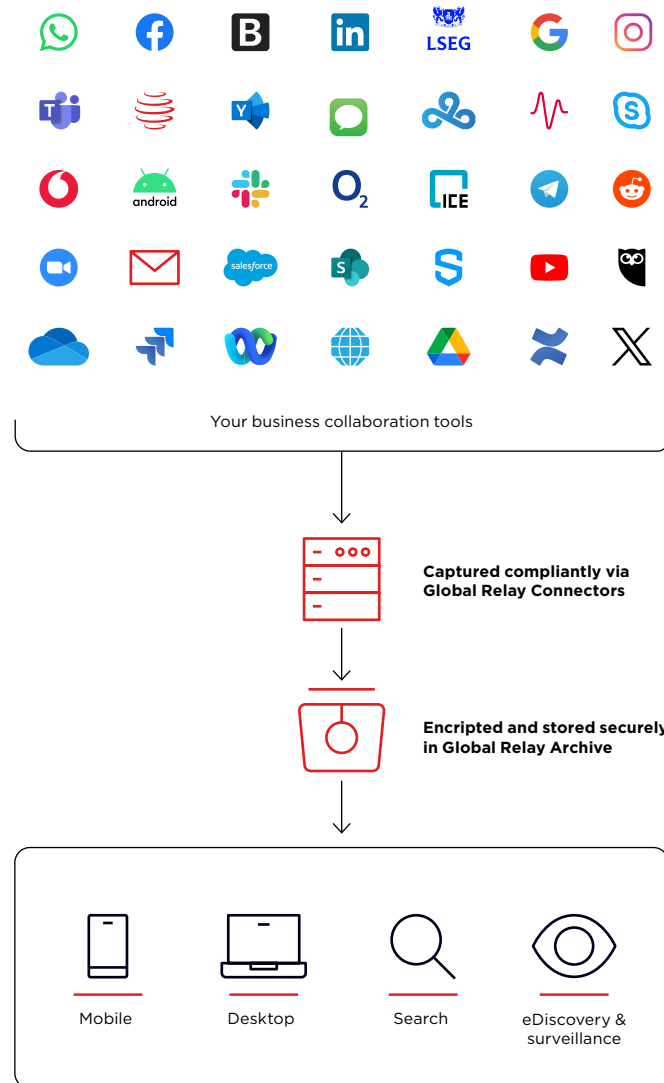

# Global Relay Connectors

Streamline and archive your communications data  
for complete, actionable compliance

# Global Relay Connectors

Streamline and archive your communications data for complete, actionable compliance

Connect and consolidate your critical communication data across voice, social, and collaboration tools to gain valuable insights – all while meeting regulatory requirements to ensure compliance.

Global Relay Connectors capture your business communications data at the source and store it compliantly within Global Relay Archive or your preferred archive of choice. Our extensive range of **Connectors** spans industry-essential trade, digital, collaboration, communication, social, email, and voice channels so you can connect to the data sources you need at the pace of innovation.

Once archived, your data is structured and enriched so you have advanced discovery and surveillance capabilities for accurate compliance monitoring and reporting. **Global Relay Archive** is a powerful, scalable cloud archive that seamlessly integrates with email and other electronic messaging systems to enable rapid message search, retrieval, and review.